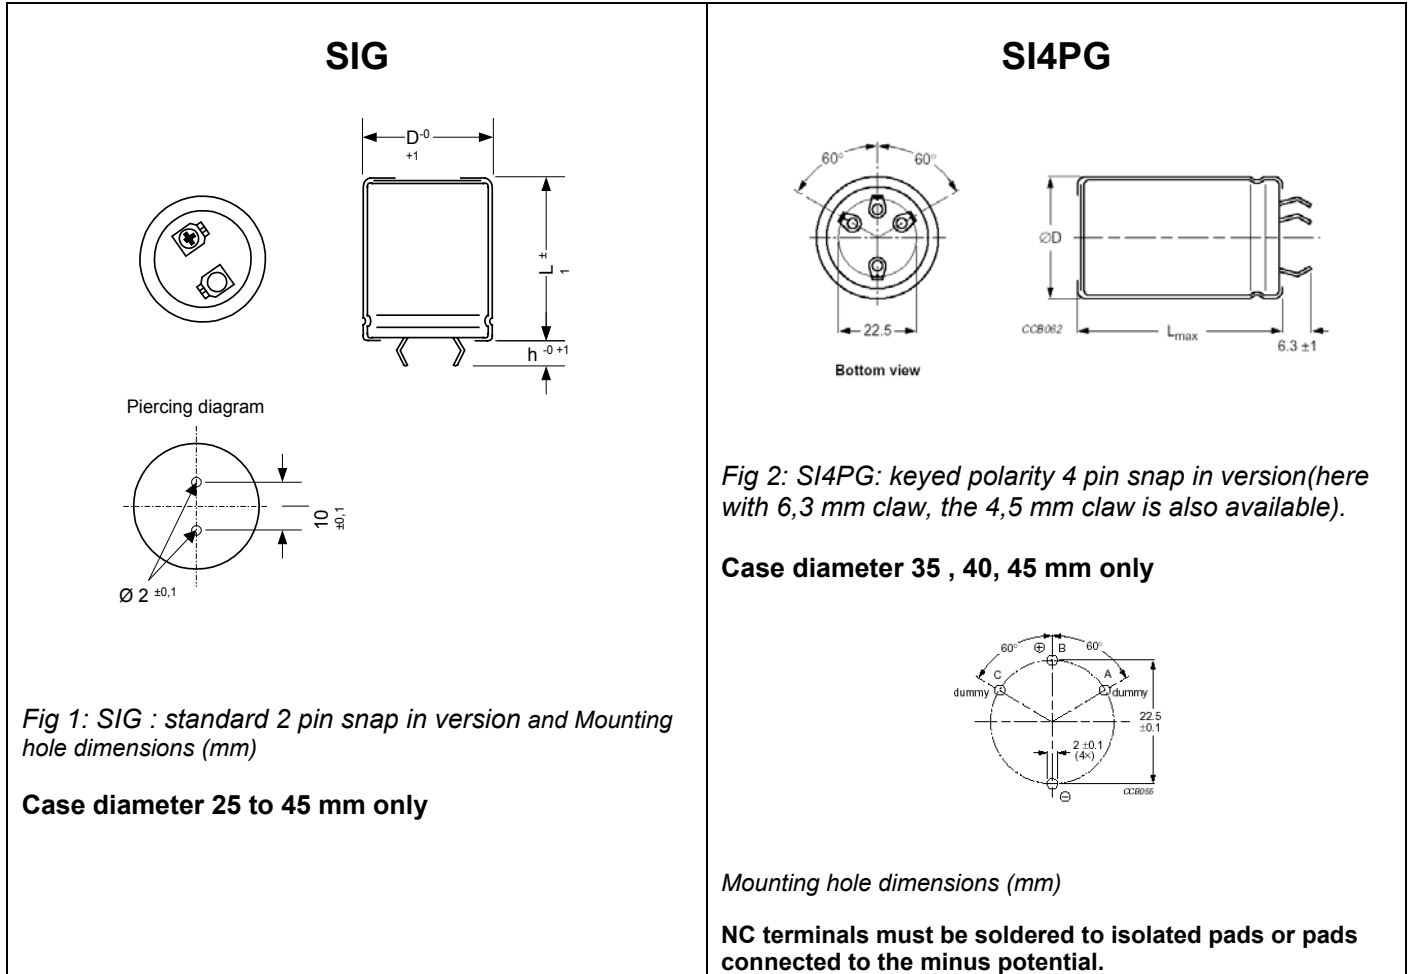

Dimensions drawings for series SIG and SIG4P